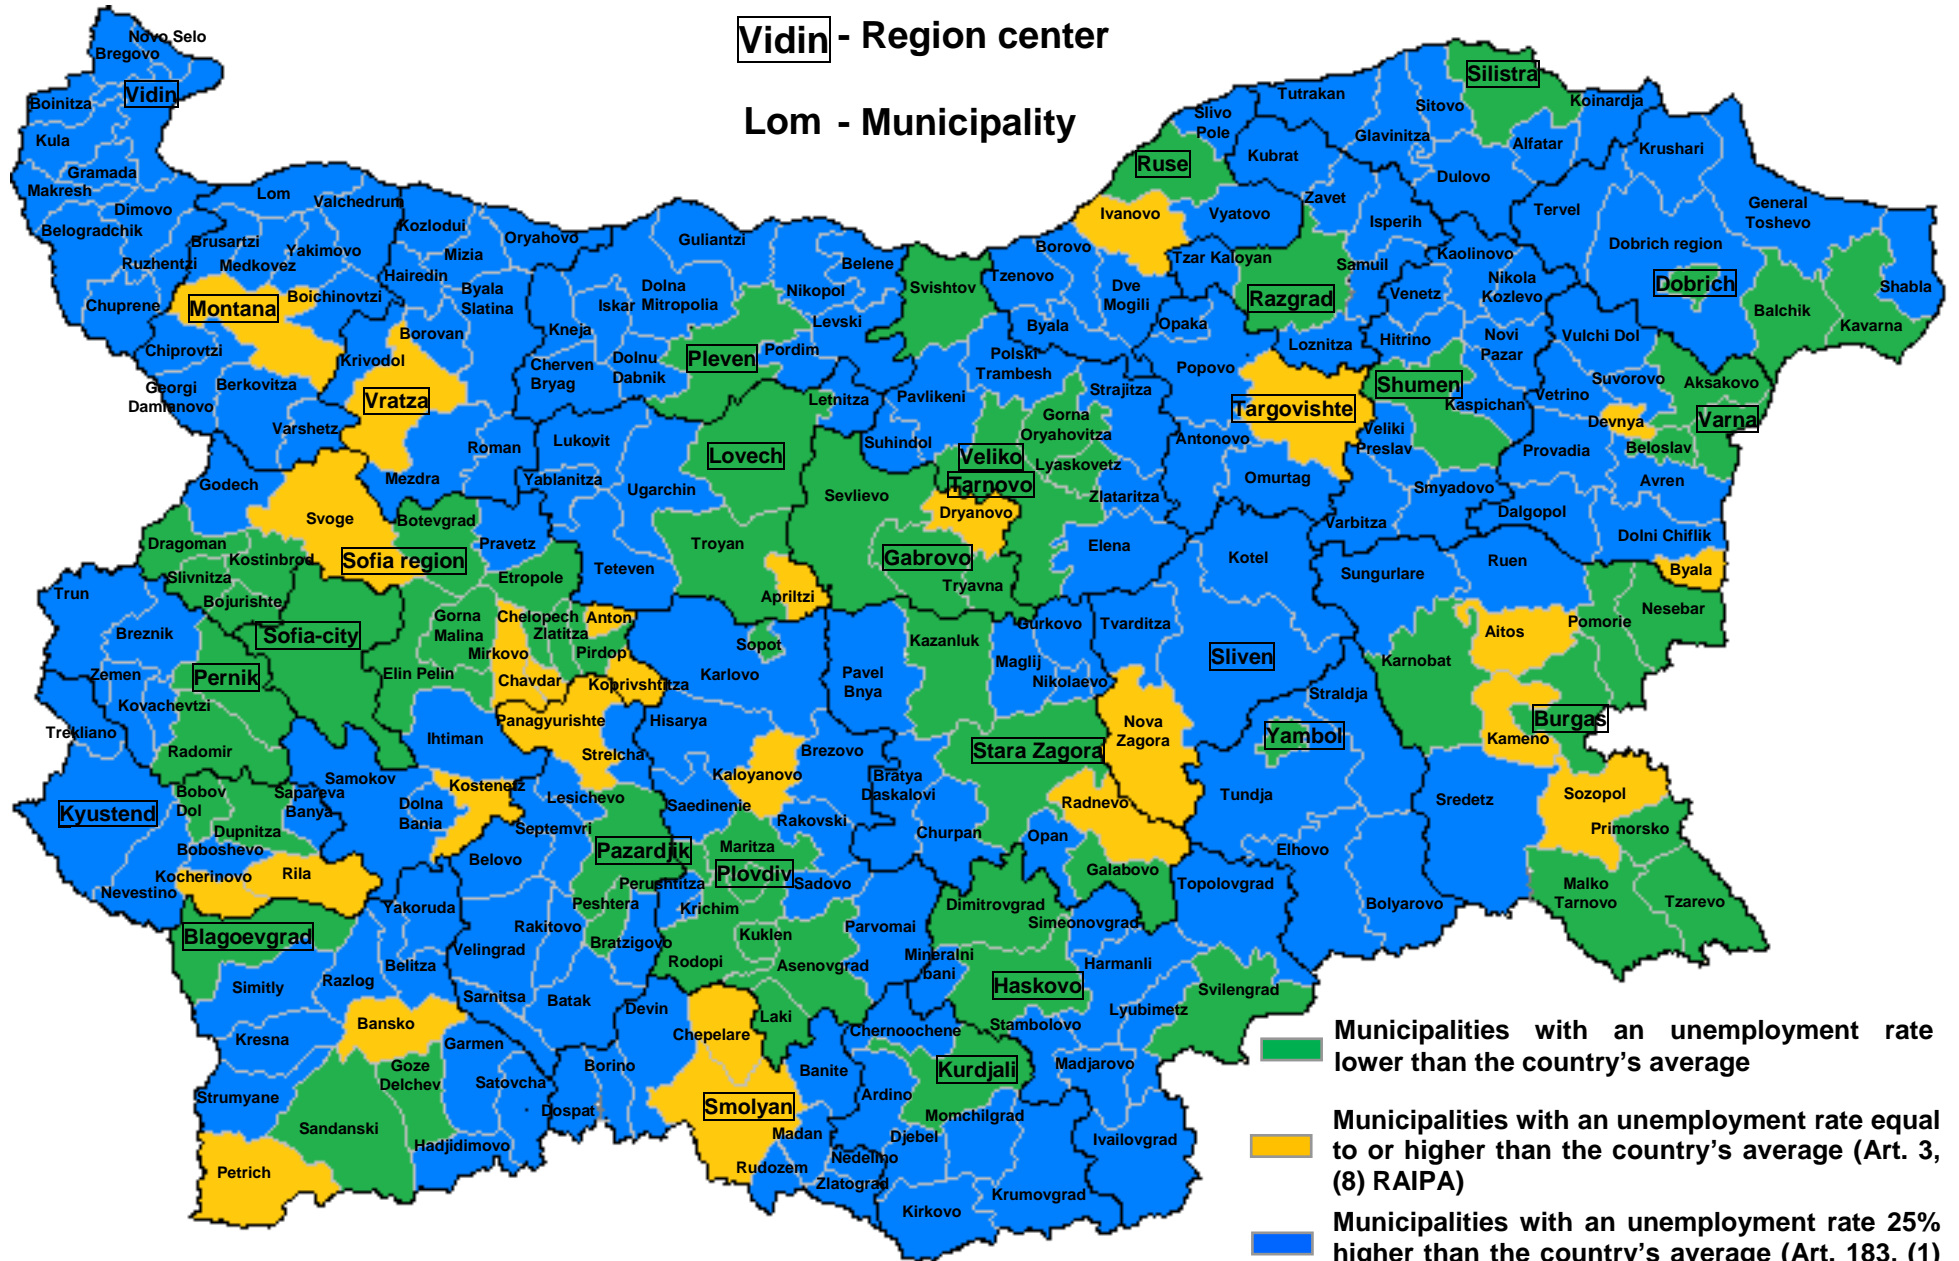

# UNEMPLOYMENT RATE BY MUNICIPALITIES

Vidin - Region center

Lom - Municipality

- Municipalities with an unemployment rate lower than the country's average
- Municipalities with an unemployment rate equal to or higher than the country's average (Art. 3, (8) RAIPA)
- Municipalities with an unemployment rate 25% higher than the country's average (Art. 183, (1) CITA; Art. 3, (8) RAIPA)