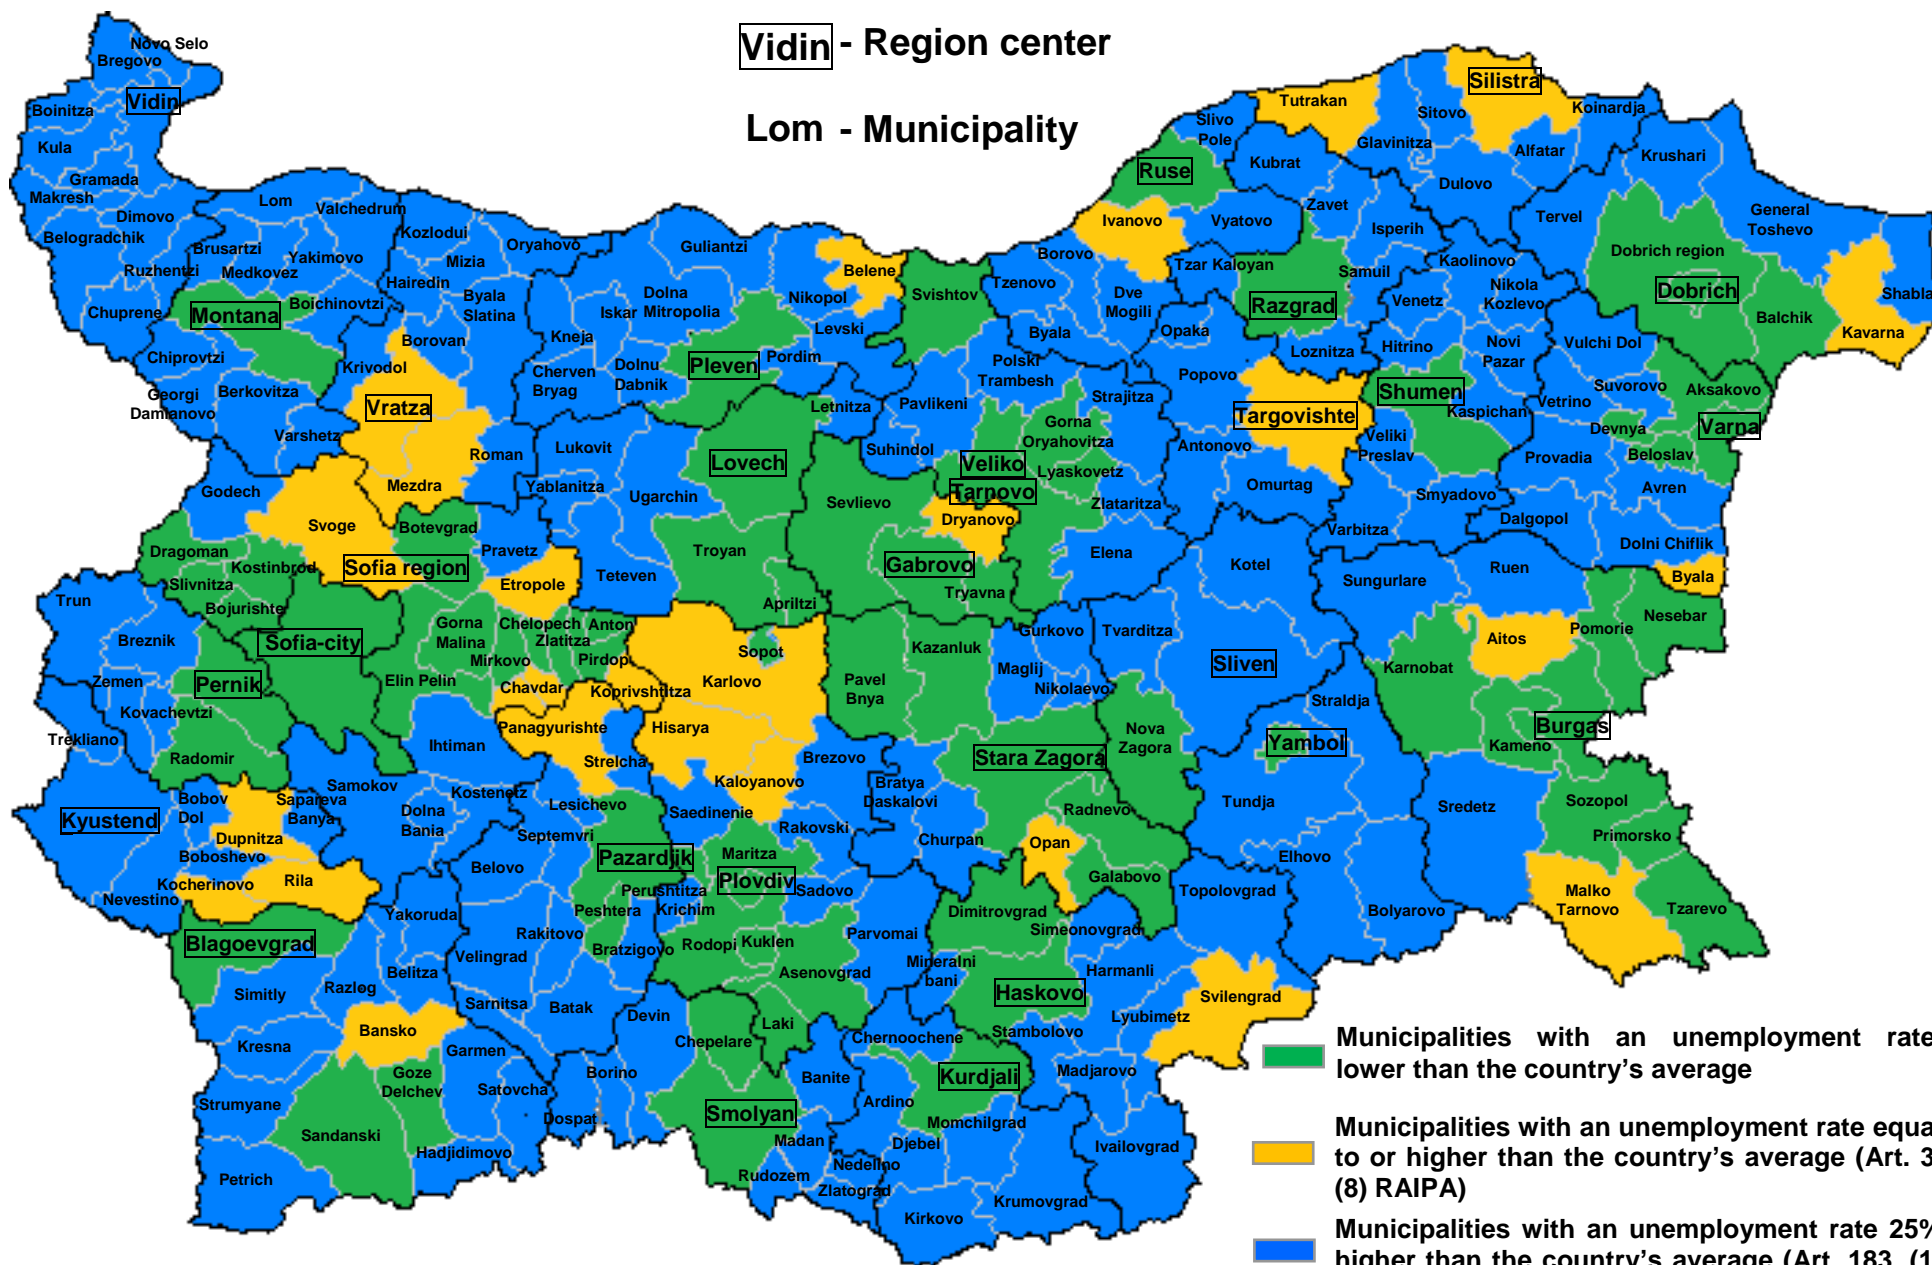

UNEMPLOYMENT RATE BY MUNICIPALITIES

Vidin - Region center

Lom - Municipality

- Municipalities with an unemployment rate lower than the country's average
- Municipalities with an unemployment rate equal to or higher than the country's average (Art. 3, (8) RAIPA)
- Municipalities with an unemployment rate 25% higher than the country's average (Art. 183, (1) CITA; Art. 3, (8) RAIPA)