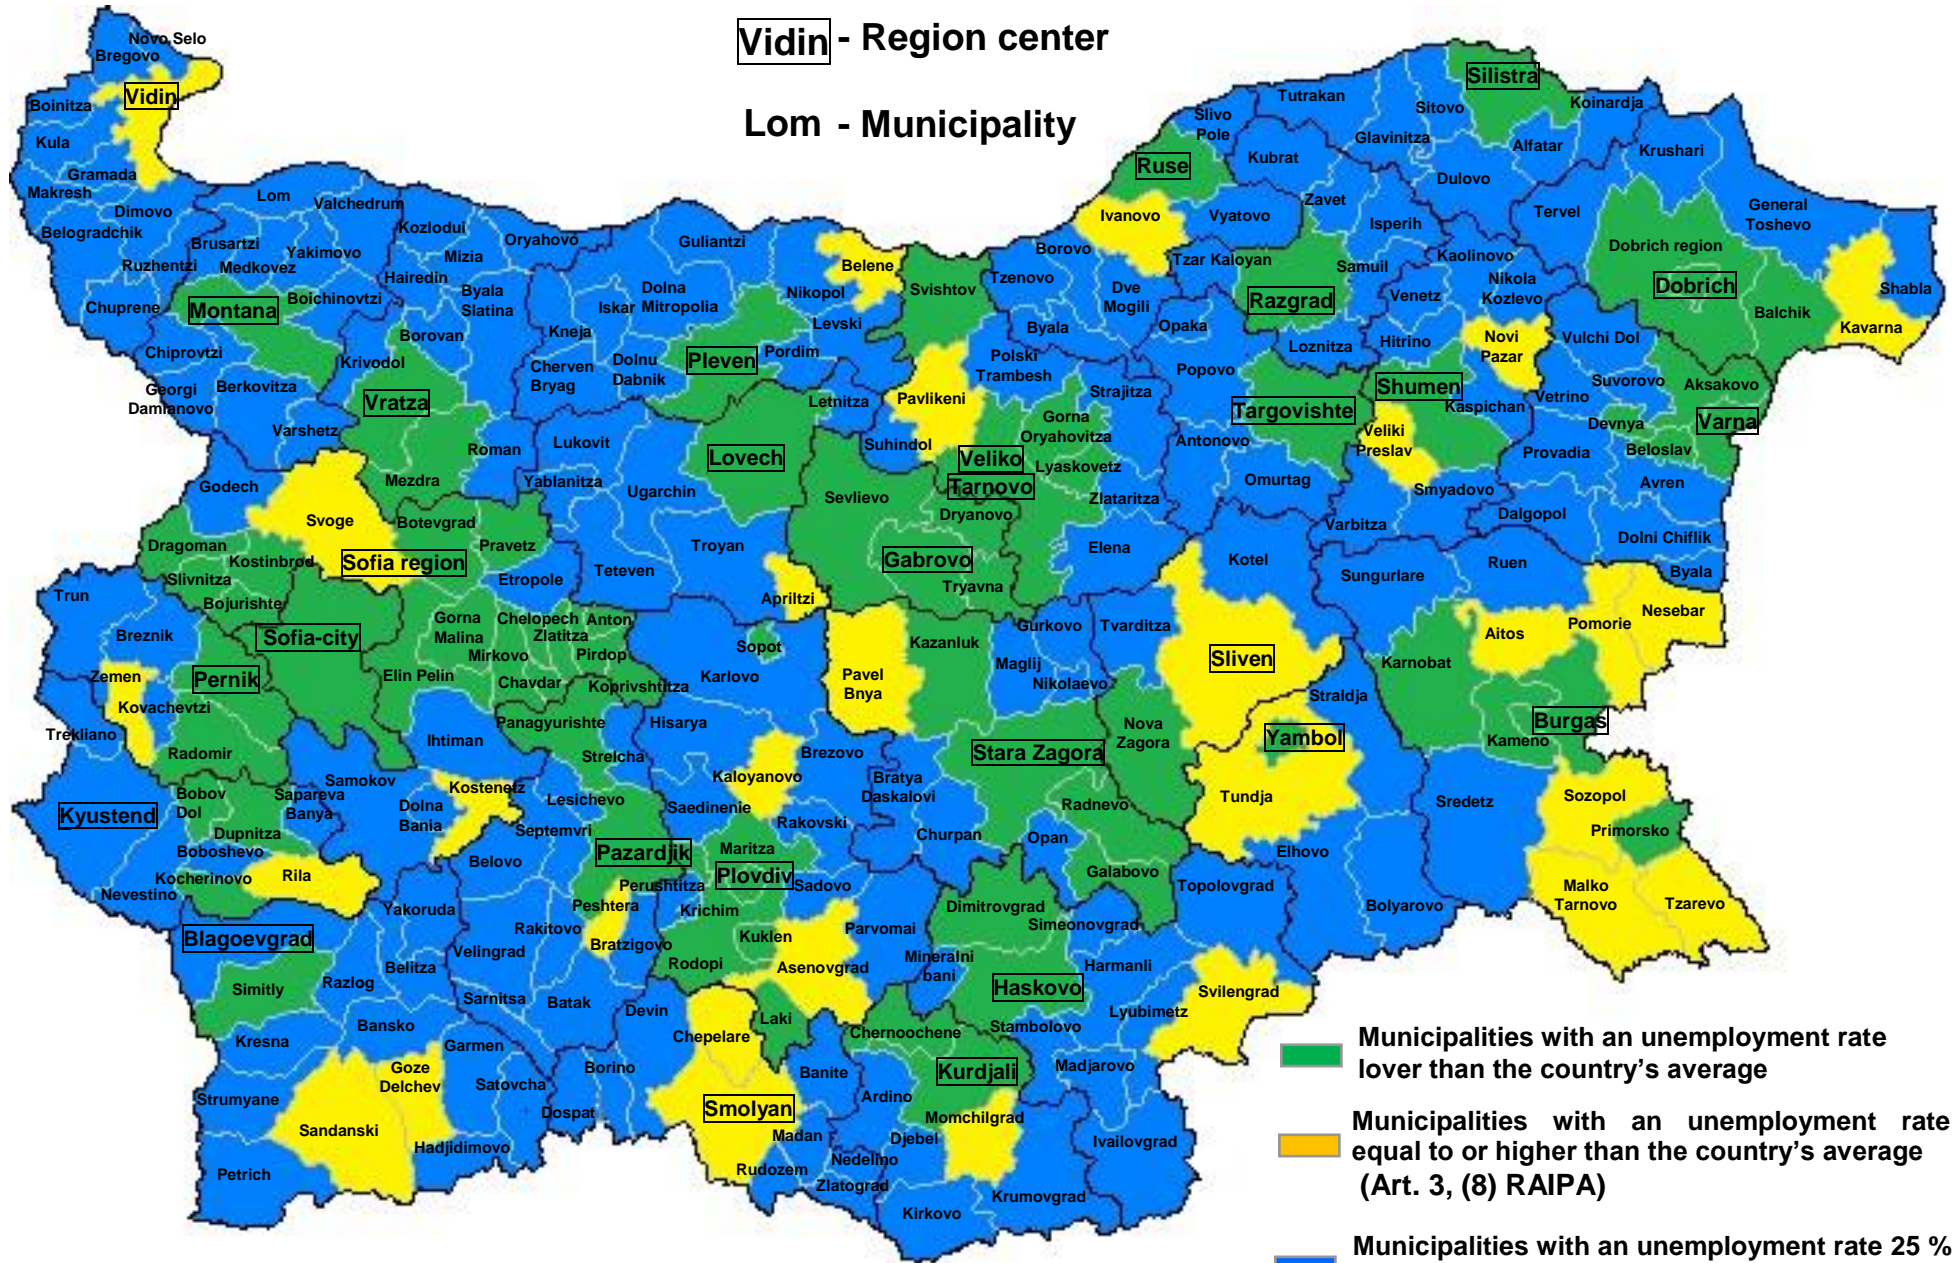

# MUNICIPAL LEVEL OF UNEMPLOYMENT

Vidin - Region center

Lom - Municipality

- Municipalities with an unemployment rate lower than the country's average
- Municipalities with an unemployment rate equal to or higher than the country's average (Art. 3, (8) RAIPA)
- Municipalities with an unemployment rate 25% higher than the country's average (Art. 183, (1) CITA; Art. 3, (8) RAIPA)